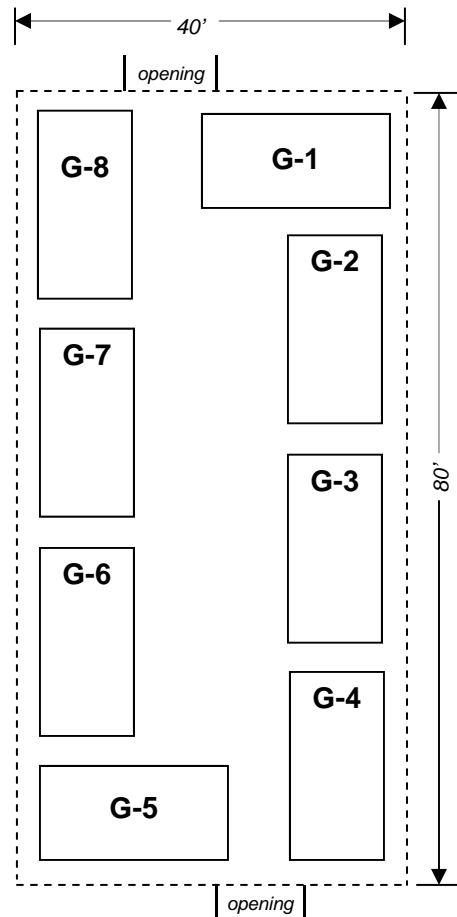

GARDEN ANNEX LAYOUT

BAYSHORE
Front Entrance

GARDEN
ANNEX

NOTE: The Garden Annex is in a tent with walls, clear plastic windows, and openings at the north and south ends. In case of inclement weather there will be heaters provided. Each booth is approximately 200'. Booth layout will not be exactly as pictured and each booth will be customized as much as possible to suit exhibitors' requirements. Limited electricity is available as noted on registration form. Admission to Home & Cottage Expo is through the Bayshore front entrance.